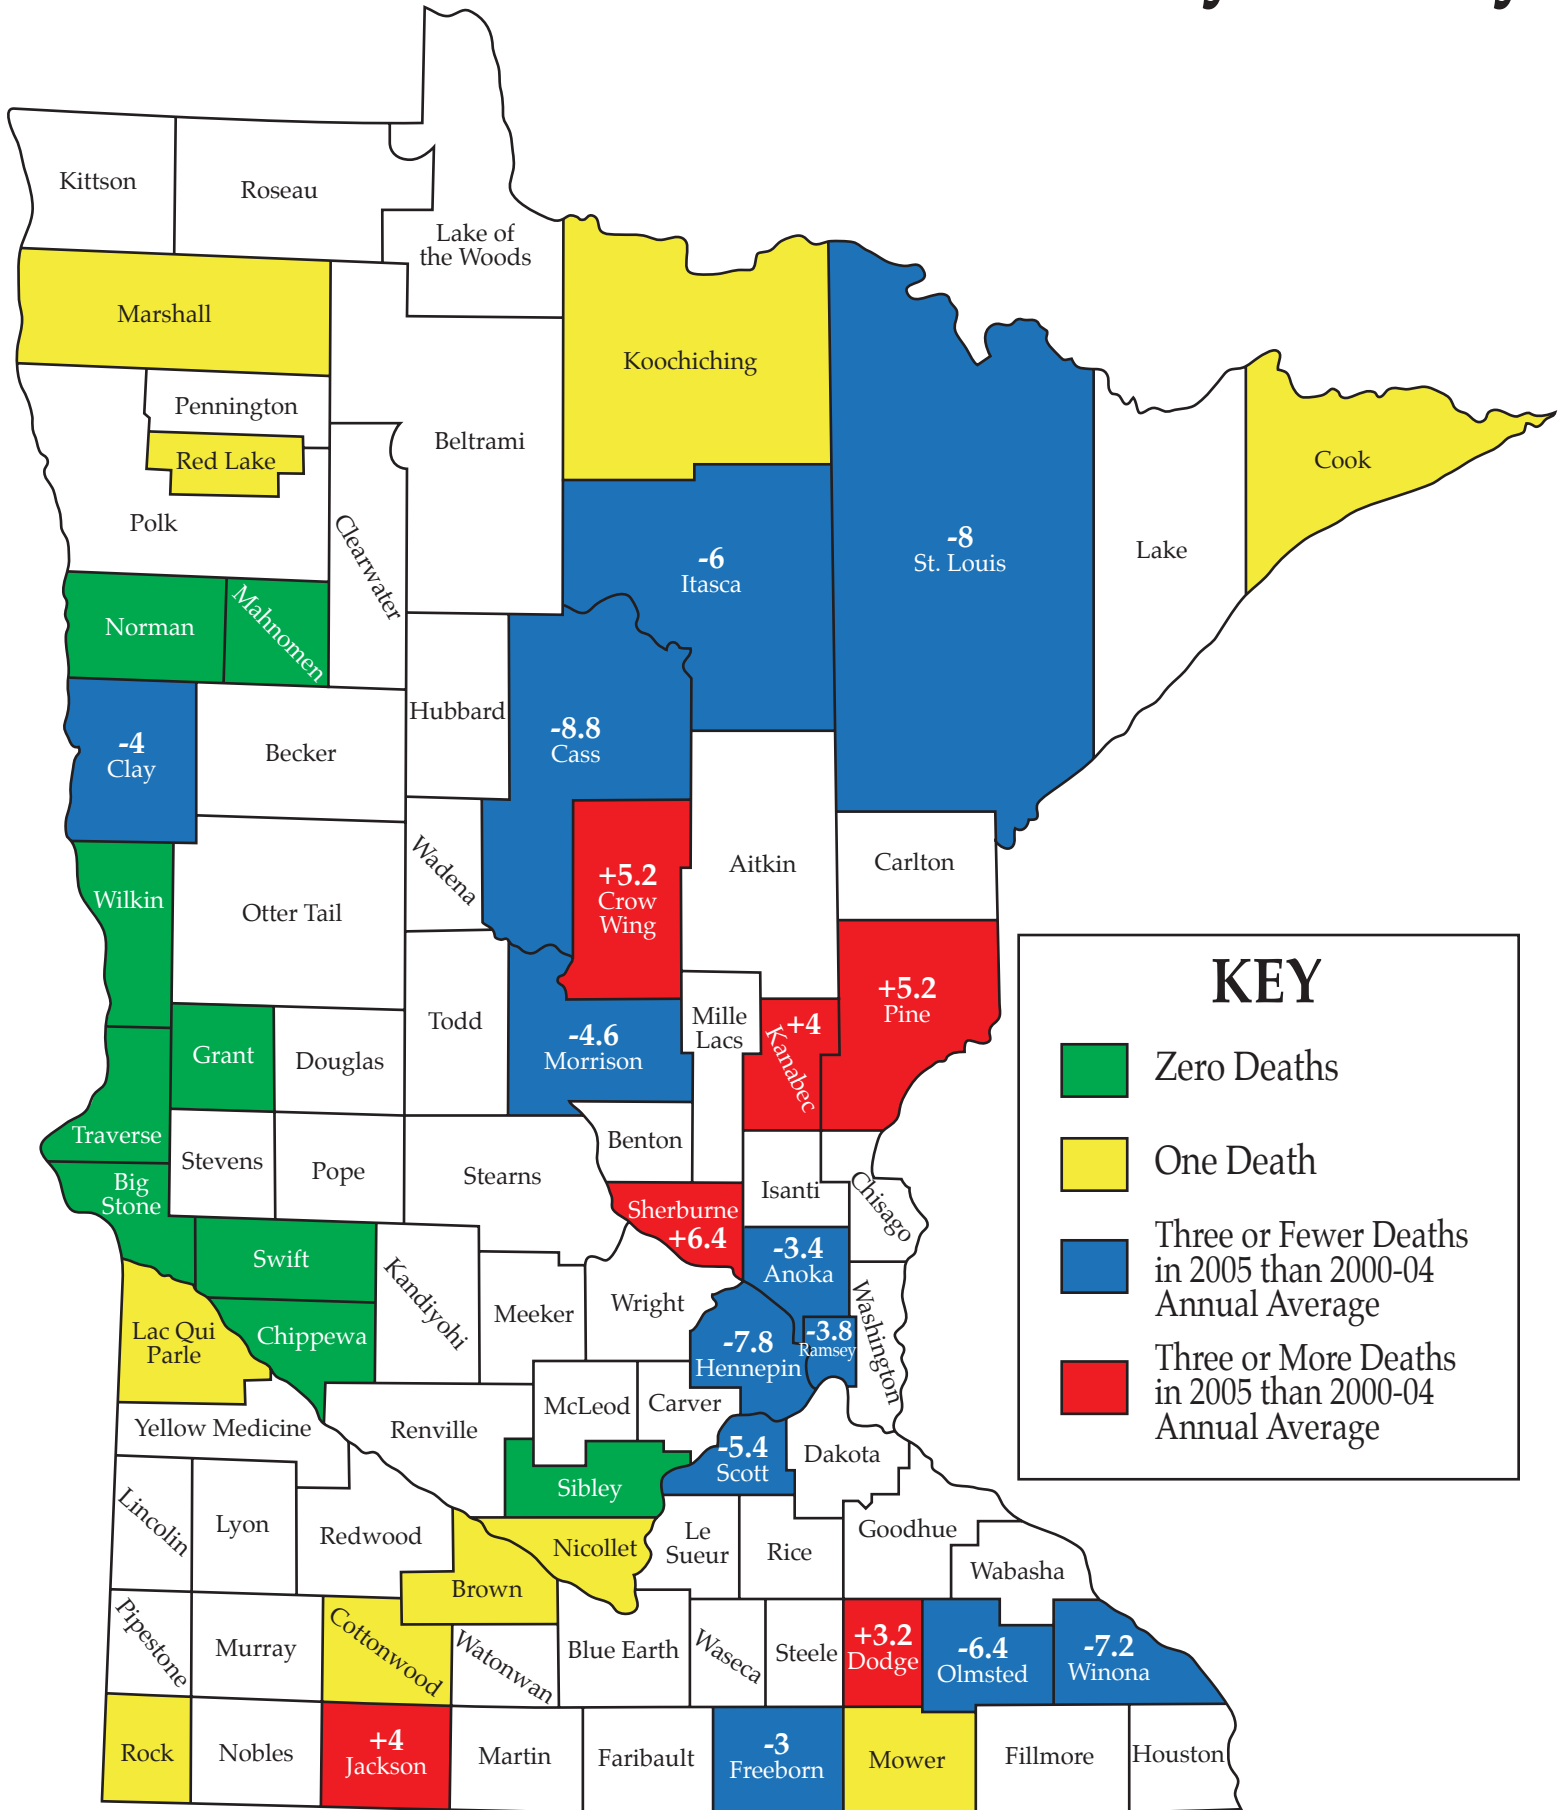

2005 Minnesota Traffic Deaths by County

KEY

- Zero Deaths
- One Death
- Three or Fewer Deaths in 2005 than 2000-04 Annual Average
- Three or More Deaths in 2005 than 2000-04 Annual Average